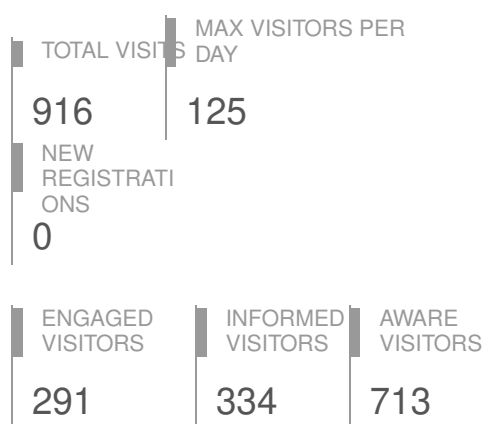

Project Report

19 November 2015 - 23 May 2023

Your Thoughts

Rutland Avenue - One-Way Trial

Visitors Summary

Highlights

Aware Participants		Engaged Participants			
713		291			
Aware Actions Performed		Engaged Actions Performed			
Participants		Registered	Unverified	Anonymous	
Visited a Project or Tool Page	713				
Informed Participants		Contributed on Forums			
334					
Informed Actions Performed		Participated in Surveys			
Participants		3	0		288
Viewed a video	0	Contributed to Newsfeeds			
Viewed a photo	0	0	0		0
Downloaded a document	11	Participated in Quick Polls			
Visited the Key Dates page	3	0	0		0
Visited an FAQ list Page	0	Posted on Guestbooks			
Visited Instagram Page	0	0	0		0
Visited Multiple Project Pages	45	Contributed to Stories			
Contributed to a tool (engaged)	291	0	0		0
		Asked Questions			
		0	0		0
		Placed Pins on Places			
		0	0		0
		Contributed to Ideas			
		0	0		0

ENGAGEMENT TOOLS SUMMARY

Tool Type	Engagement Tool Name	Tool Status	Visitors	Contributors		
				Registered	Unverified	Anonymous
Survey Tool	Community survey	Published	321	3	0	288

INFORMATION WIDGET SUMMARY

Widget Type	Engagement Tool Name	Visitors	Views/Downloads
Document	Rutland Avenue One-Way Trial - Traffic Flow	11	11
Key Dates	Key Date	3	3

ENGAGEMENT TOOL: SURVEY TOOL

Community survey

Visitors 321	Contributors 291	CONTRIBUTIONS 309
---------------------	-------------------------	--------------------------