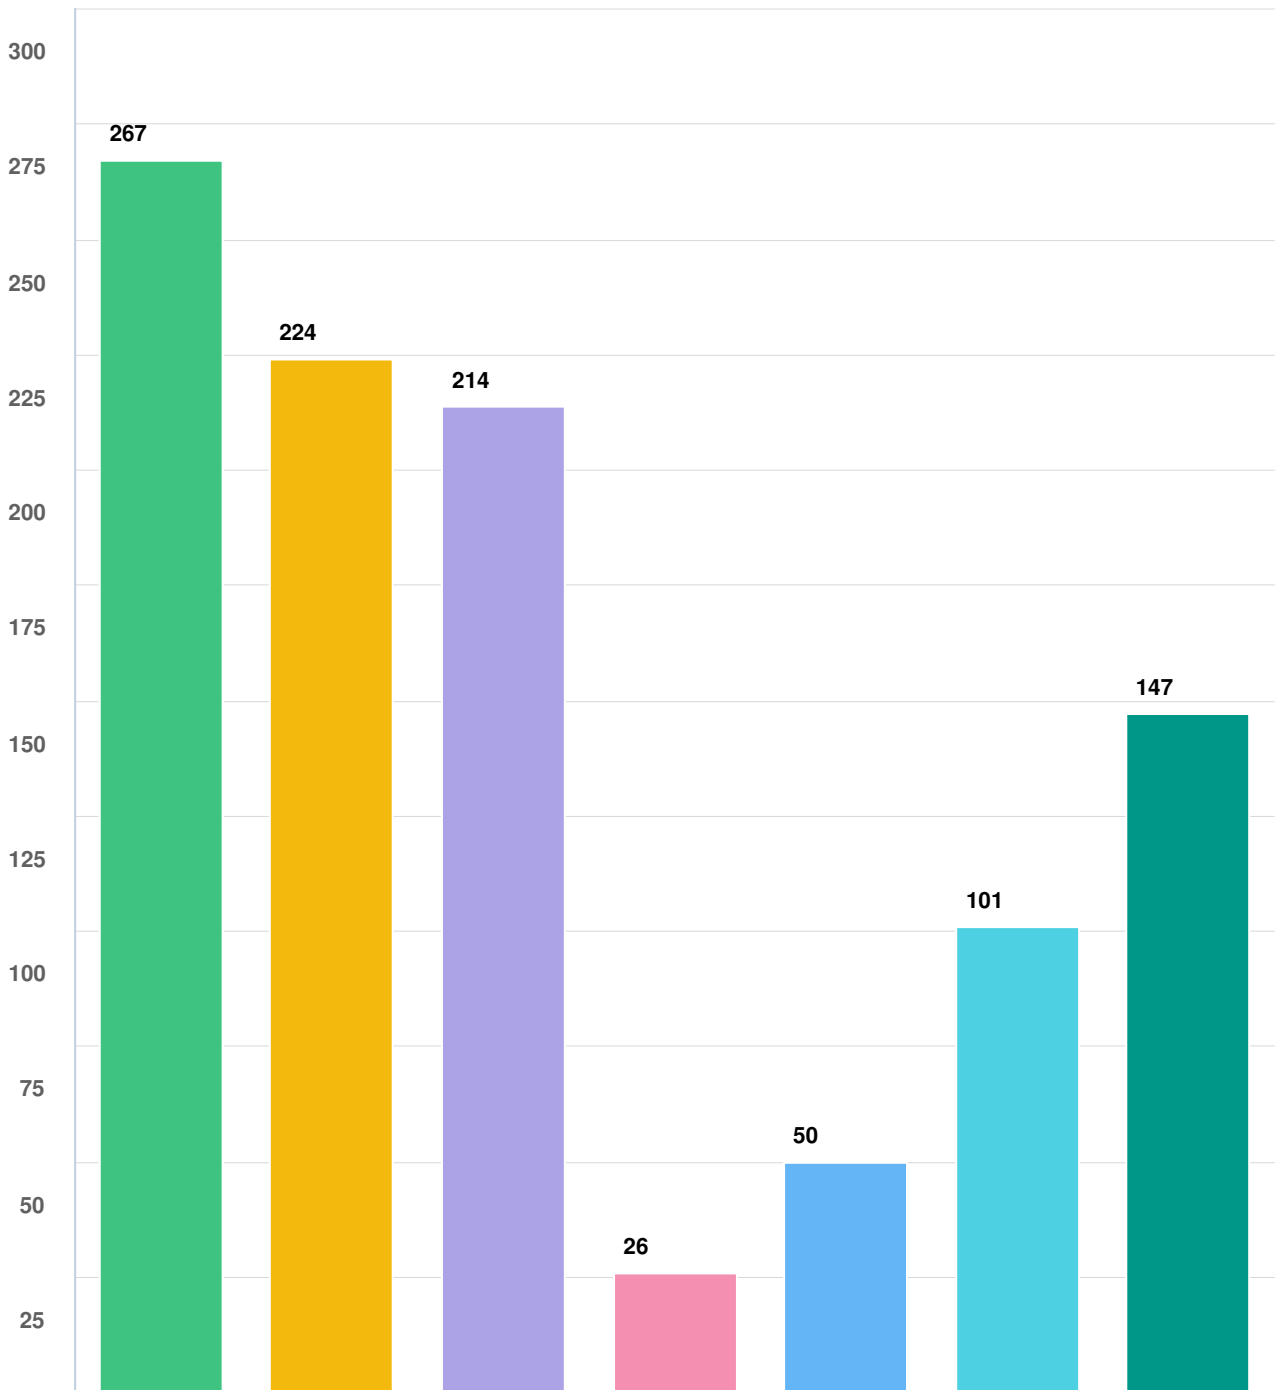

Please select all options that apply to you

Question options

- I am a Town of Victoria Park resident
- I am a Town of Victoria Park ratepayer
- I own property in the Town of Victoria Park
- I own or operate a business in the Town of Victoria Park
- I work in the Town of Victoria Park
- I visit the Town of Victoria Park often
- I commute through the Town of Victoria Park

Optional question (309 response(s), 0 skipped)

Question type: Checkbox Question