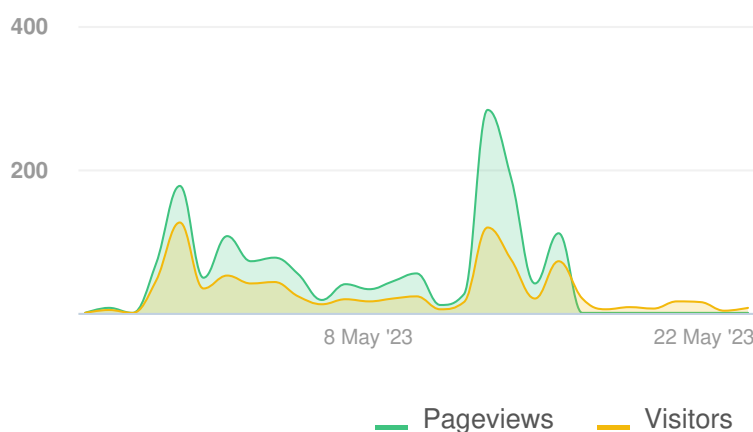

Project Report

19 November 2015 - 23 May 2023

Your Thoughts

Rutland Avenue - One-Way Trial

Visitors Summary

Highlights

Aware Participants		Engaged Participants			
713		291			
Aware Actions Performed		Engaged Actions Performed			
Participants		Registered	Unverified	Anonymous	
Visited a Project or Tool Page	713				
Informed Participants		Contributed on Forums			
334					
Informed Actions Performed		Participated in Surveys			
Participants		3	0		288
Viewed a video	0	Contributed to Newsfeeds			
Viewed a photo	0	0	0		0
Downloaded a document	11	Participated in Quick Polls			
Visited the Key Dates page	3	0	0		0
Visited an FAQ list Page	0	Posted on Guestbooks			
Visited Instagram Page	0	0	0		0
Visited Multiple Project Pages	45	Contributed to Stories			
Contributed to a tool (engaged)	291	0	0		0
		Asked Questions			
		0	0		0
		Placed Pins on Places			
		0	0		0
		Contributed to Ideas			
		0	0		0

ENGAGEMENT TOOLS SUMMARY

Tool Type	Engagement Tool Name	Tool Status	Visitors	Contributors		
				Registered	Unverified	Anonymous
Survey Tool	Community survey	Published	321	3	0	288

INFORMATION WIDGET SUMMARY

Widget Type	Engagement Tool Name	Visitors	Views/Downloads
Document	Rutland Avenue One-Way Trial - Traffic Flow	11	11
Key Dates	Key Date	3	3

ENGAGEMENT TOOL: SURVEY TOOL

Community survey

Visitors 321	Contributors 291	CONTRIBUTIONS 309
---------------------	-------------------------	--------------------------