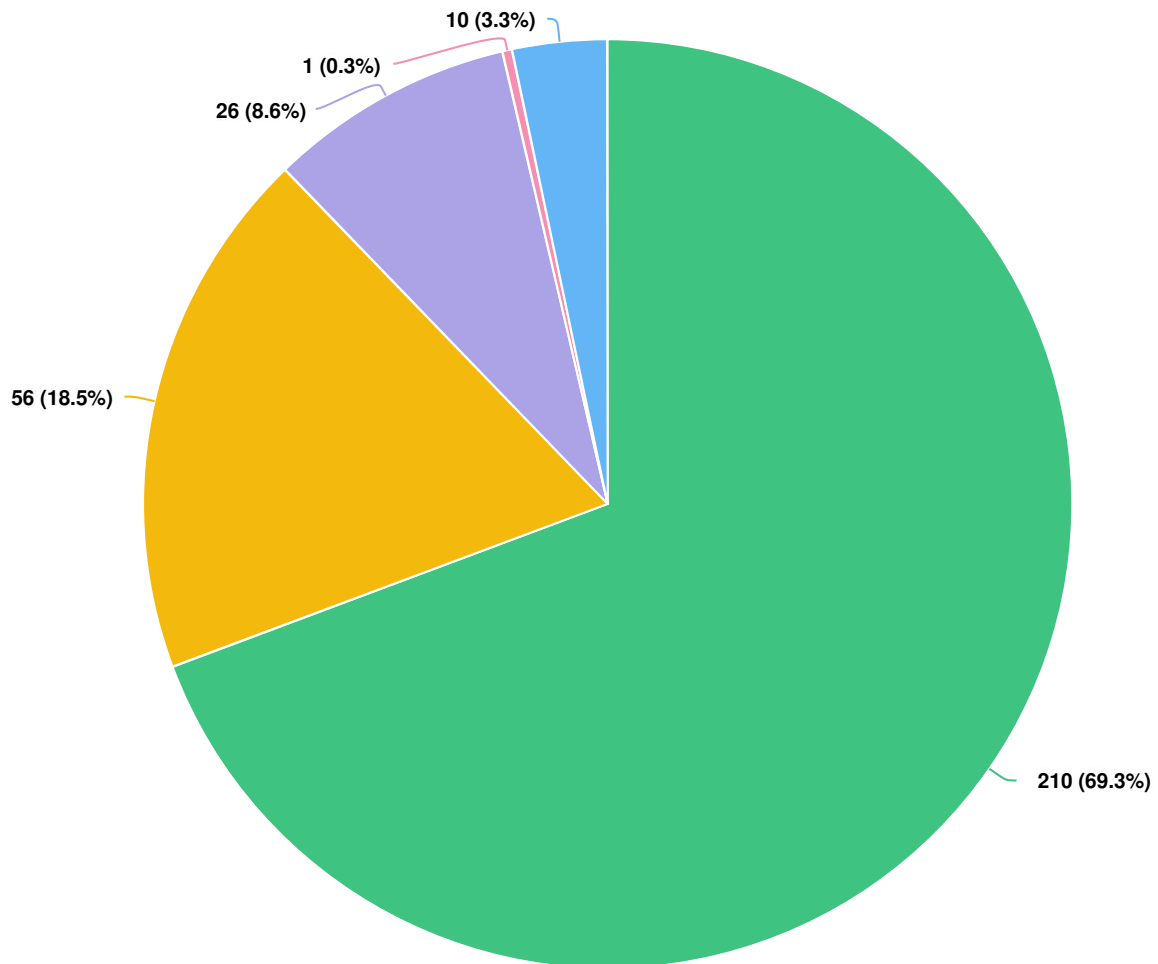

What mode of transport do you most often use on Rutland Avenue?

Question options

- Car
- Bicycle
- Walking
- I don't travel on Rutland Avenue
- Other (please specify)

Optional question (303 response(s), 6 skipped)

Question type: Radio Button Question