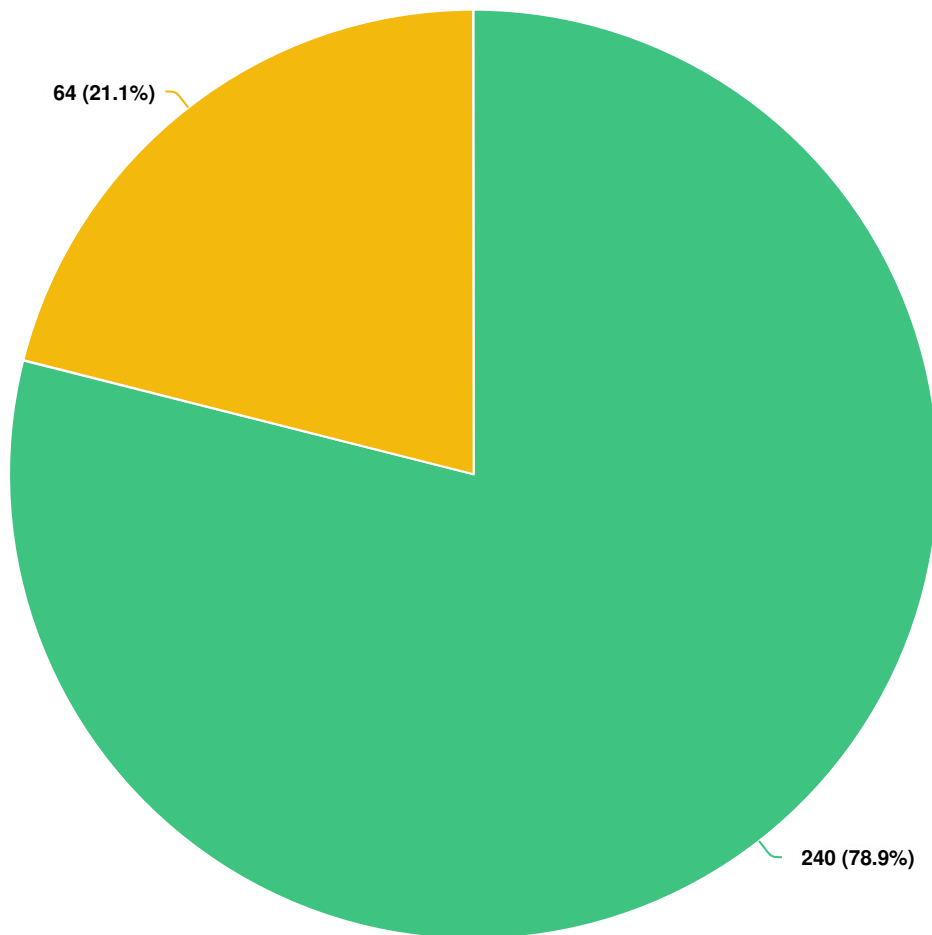

Do you live near the Rutland Avenue trial site (within 500m)?

Question options

- ☒ Yes
- ☐ No

Optional question (304 response(s), 5 skipped)

Question type: Radio Button Question