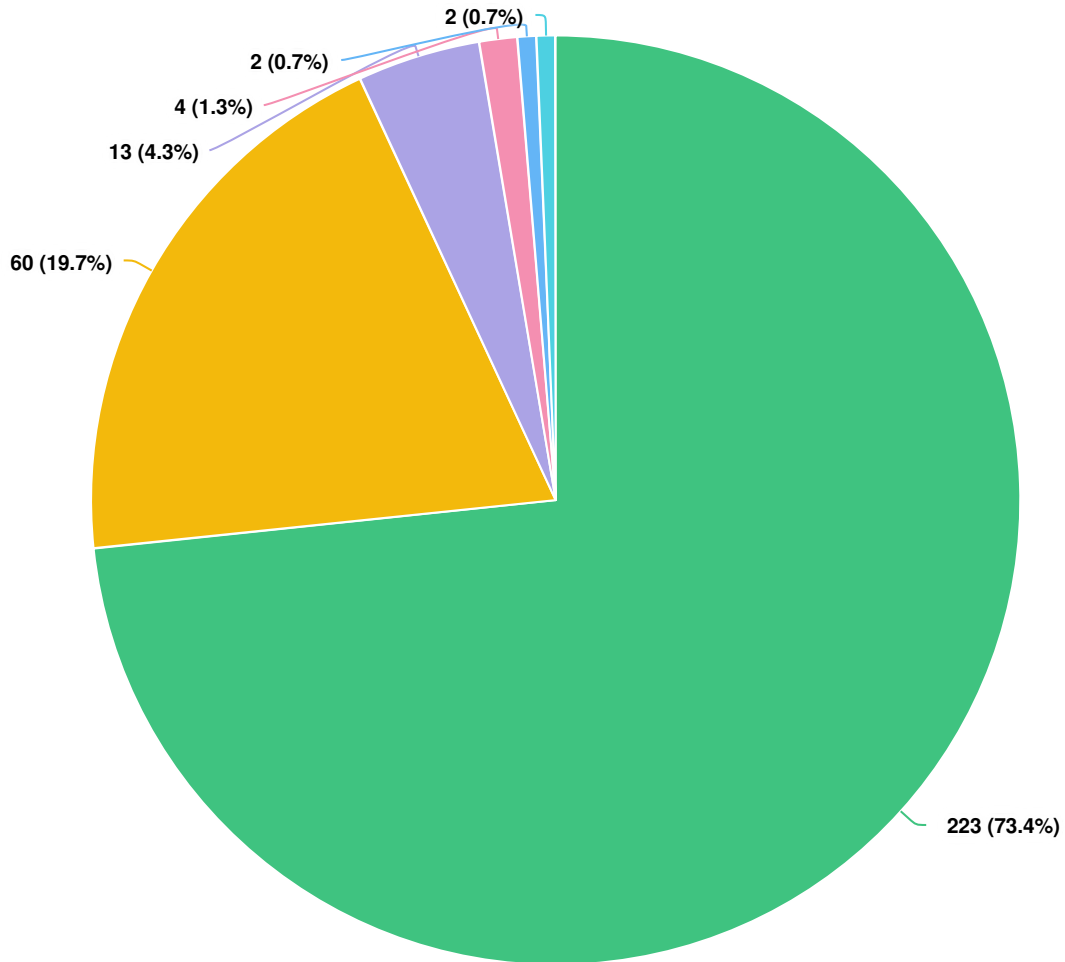

How often do you use Rutland Avenue?

Question options

- Daily
- Weekly
- Fortnightly
- Monthly
- Yearly
- Never

Optional question (304 response(s), 5 skipped)

Question type: Radio Button Question