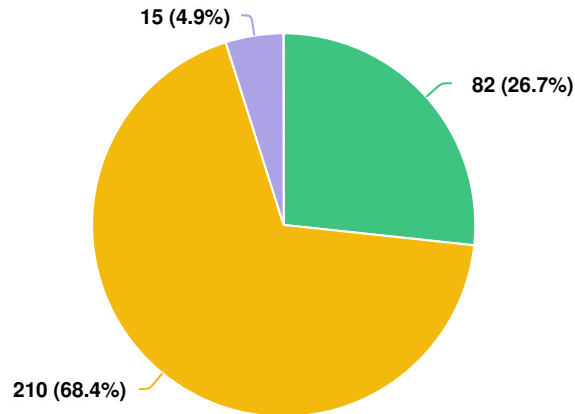

ENGAGEMENT TOOL: SURVEY TOOL

Community survey

Visitors 321	Contributors 291	CONTRIBUTIONS 309

Do you support converting the section of Rutland Avenue between Midgley Street and Gallipoli Street to one-way?

Question options

☐ Yes ☒ No ☐ I'm unsure

Optional question (307 response(s), 2 skipped)

Question type: Radio Button Question